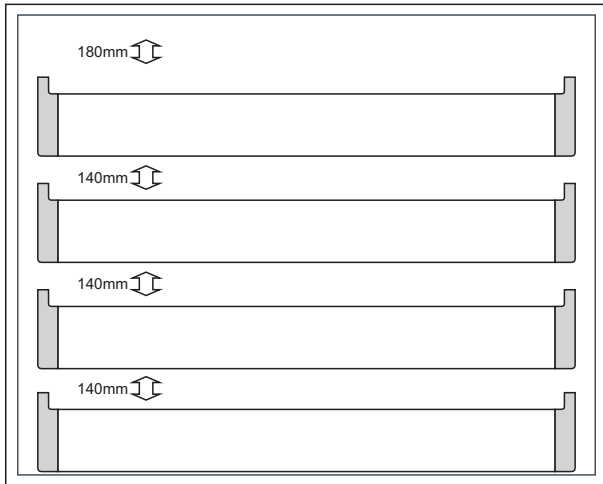

MB001

PRICE LIST

Cabinet Width	0 - 300	300 - 600	600 - 900	900 - 1200
Metabox	\$310	\$320	\$360	\$370

MB002

PRICE LIST

Cabinet Width	0 - 300	300 - 600	600 - 900	900 - 1200
Metabox	\$390	\$405	\$450	\$465

MB003

PRICE LIST

Cabinet Width	0 - 300	300 - 600	600 - 900	900 - 1200
Metabox	\$440	\$490	\$540	\$560

MB004

PRICE LIST

Cabinet Width	0 - 300	300 - 600	600 - 900	900 - 1200
Metabox	\$330	\$340	\$380	\$390

MB005

PRICE LIST