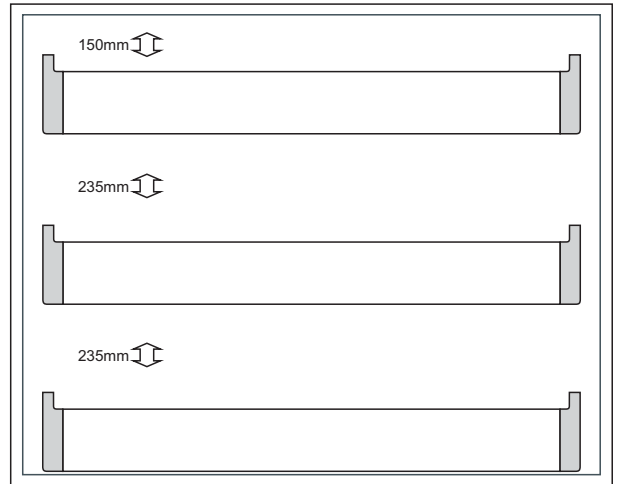

MB001

PRICE LIST

Cabinet Width	0 - 300	300 - 600	600 - 900	900 - 1200
Metabox	\$310	\$320	\$360	\$370

MB002

PRICE LIST

Cabinet Width	0 - 300	300 - 600	600 - 900	900 - 1200
Metabox	\$390	\$405	\$450	\$465

MB003

PRICE LIST

Cabinet Width	0 - 300	300 - 600	600 - 900	900 - 1200
Metabox	\$440	\$490	\$540	\$560

MB004

PRICE LIST

Cabinet Width	0 - 300	300 - 600	600 - 900	900 - 1200
Metabox	\$330	\$340	\$380	\$390

MB005

PRICE LIST